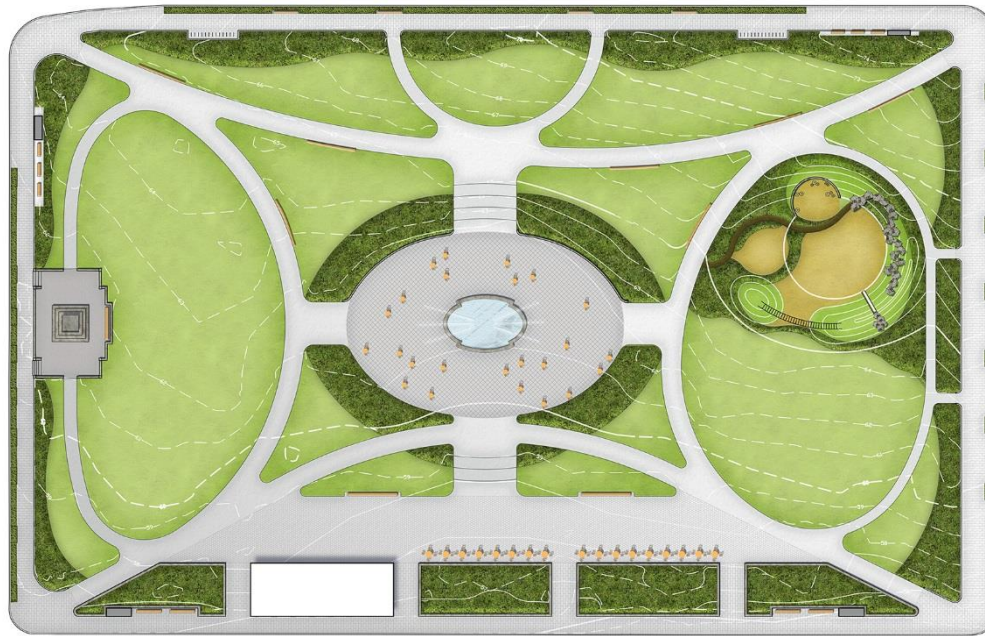

OLIN + ZGF

OLIN + ZGF

OPTION A FROM NORTH

Design Goals:

- Focus toward the Park with acknowledgment of the Street
- The Building is 5 sided – 4 Walls and the Roof
- Contemporary Use of Materials – Stone, Wood, Glass
- Sustainability Focus:
 - Integrated Stormwater and Landscape
 - Building is 4 Seasons, and Climate Responsive